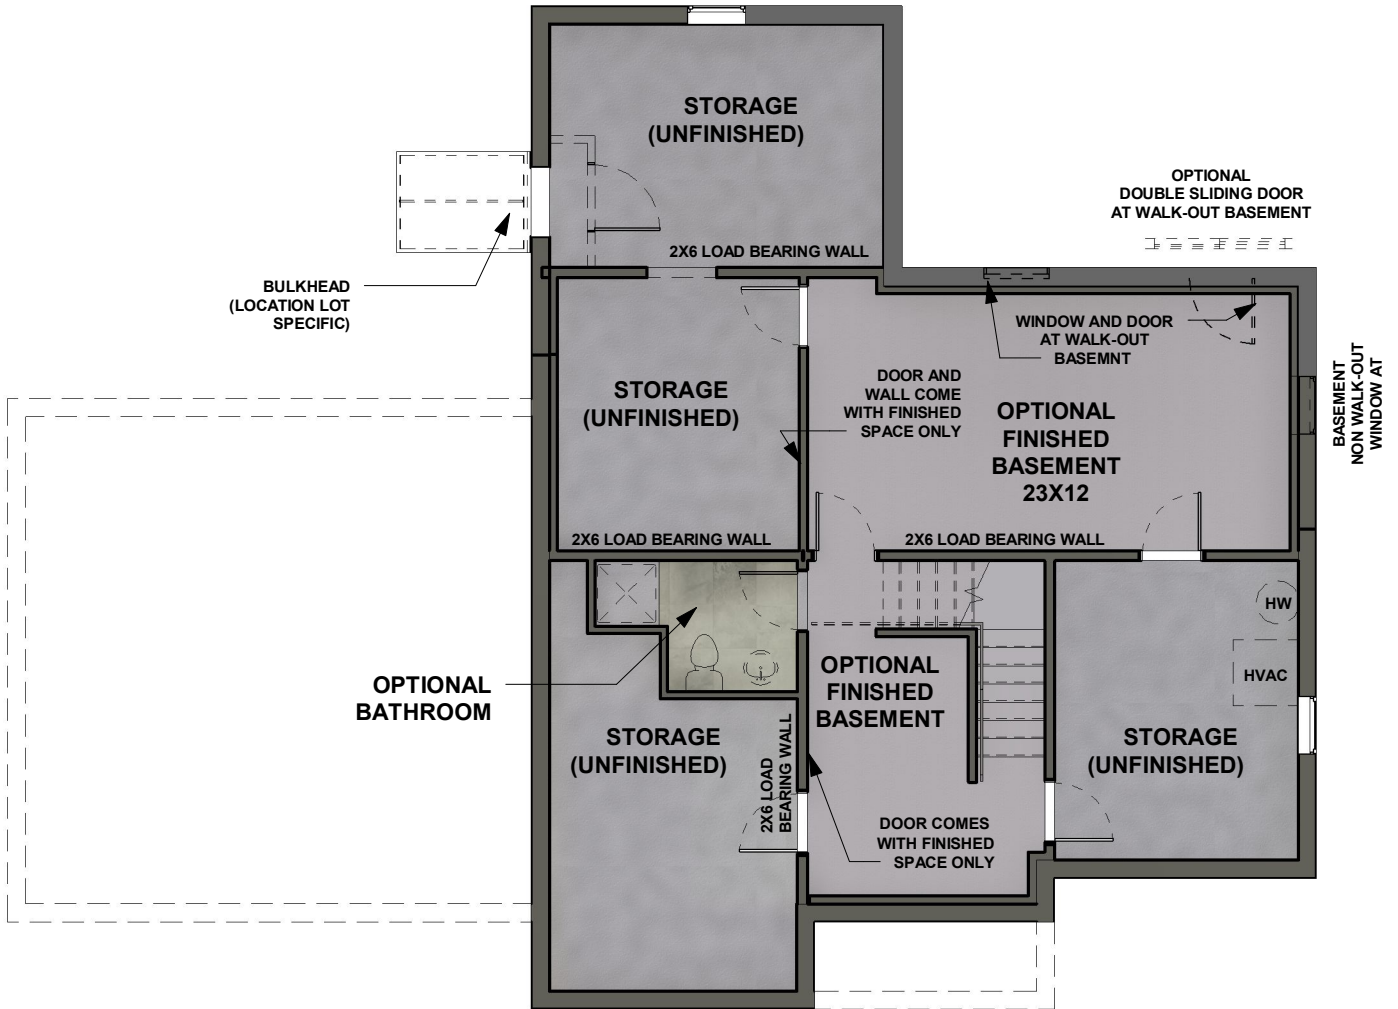

The Ashley

AREA
1,334 SF

AN EASTLAND COMMUNITY

Drawing not to scale. All room dimensions are approximate, shown to maximum dimensions of each room and are subject to field variation. Dimensions should not be used to calculate room square footage. Some windows, exterior features and floor plan may vary with elevations. Please contact sales manager at (774) 484-1511 for details.

The Ashley

AREA
1,410 SF

AN EASTLAND COMMUNITY

Drawing not to scale. All room dimensions are approximate, shown to maximum dimensions of each room and are subject to field variation. Dimensions should not be used to calculate room square footage. Some windows, exterior features and floor plan may vary with elevations. Please contact sales manager at (774) 484-1511 for details.

The Ashley

AREA
476 SF FINISHED BASEMENT
532 W/ BATHROOM

AN EASTLAND COMMUNITY

Drawing not to scale. All room dimensions are approximate, shown to maximum dimensions of each room and are subject to field variation. Dimensions should not be used to calculate room square footage. Some windows, exterior features and floor plan may vary with elevations. Please contact sales manager at (774) 484-1511 for details.