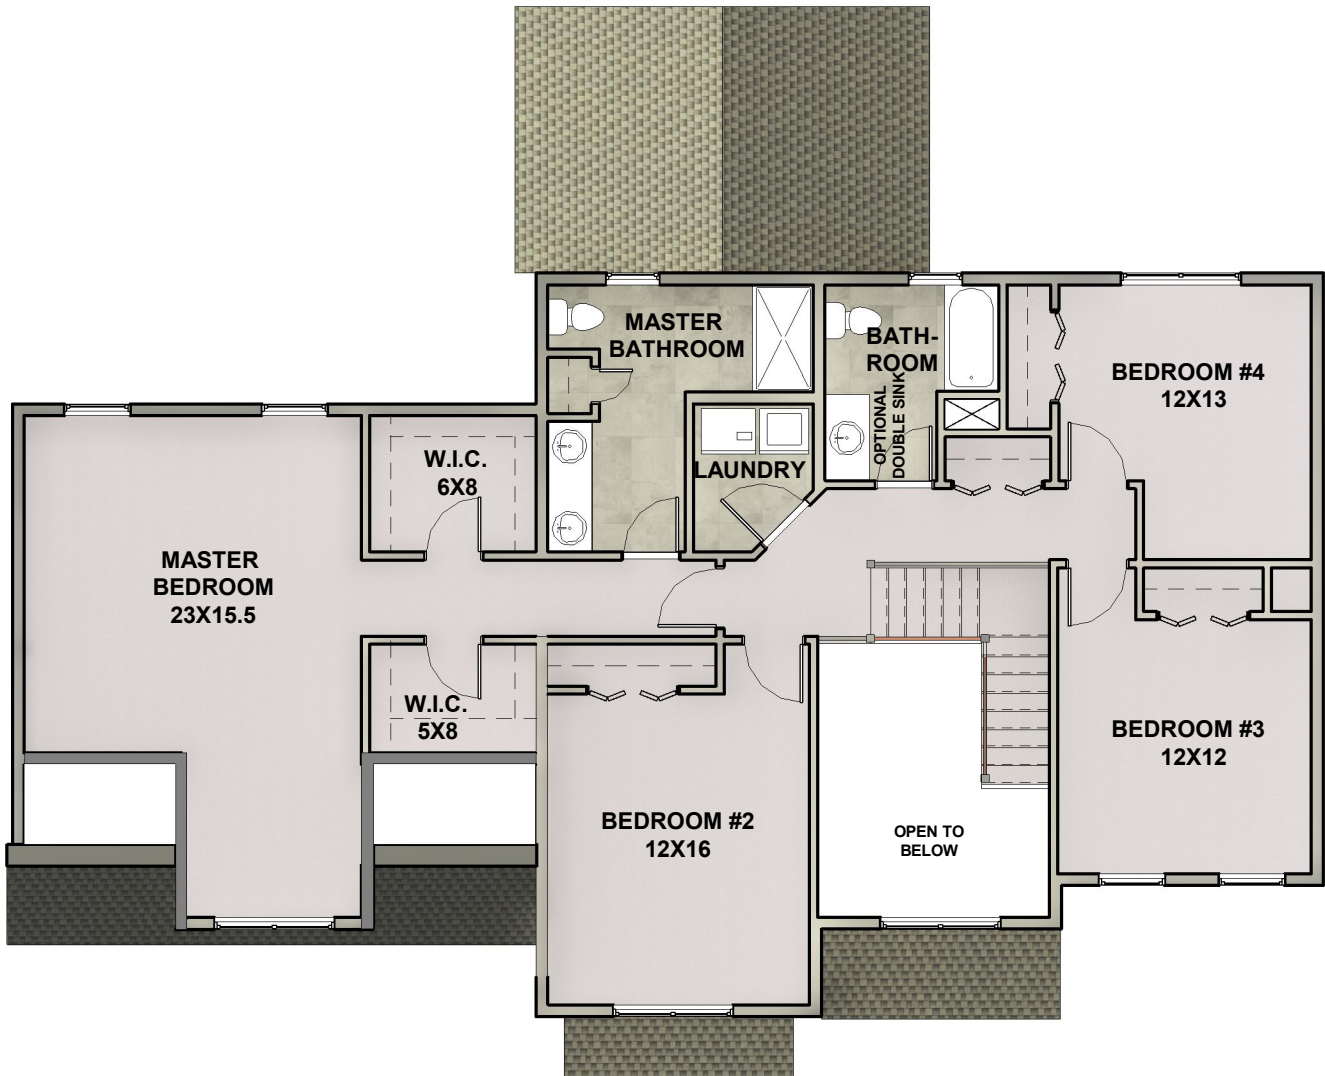

The Ashley

AN EASTLAND COMMUNITY

Drawing not to scale. All room dimensions are approximate, shown to maximum dimensions of each room and are subject to field variation. Dimensions should not be used to calculate room square footage. Some windows, exterior features and floor plan may vary with elevations. Please contact sales manager at (774) 484-1511 for details.

The Ashley

AREA
1,334 SF

AN EASTLAND COMMUNITY

Drawing not to scale. All room dimensions are approximate, shown to maximum dimensions of each room and are subject to field variation. Dimensions should not be used to calculate room square footage. Some windows, exterior features and floor plan may vary with elevations. Please contact sales manager at (774) 484-1511 for details.

The Ashley

AREA
1,410 SF

AN EASTLAND COMMUNITY

Drawing not to scale. All room dimensions are approximate, shown to maximum dimensions of each room and are subject to field variation. Dimensions should not be used to calculate room square footage. Some windows, exterior features and floor plan may vary with elevations. Please contact sales manager at (774) 484-1511 for details.

The Ashley

AREA
476 SF FINISHED BASEMENT
532 W/ BATHROOM

AN EASTLAND COMMUNITY

Drawing not to scale. All room dimensions are approximate, shown to maximum dimensions of each room and are subject to field variation. Dimensions should not be used to calculate room square footage. Some windows, exterior features and floor plan may vary with elevations. Please contact sales manager at (774) 484-1511 for details.