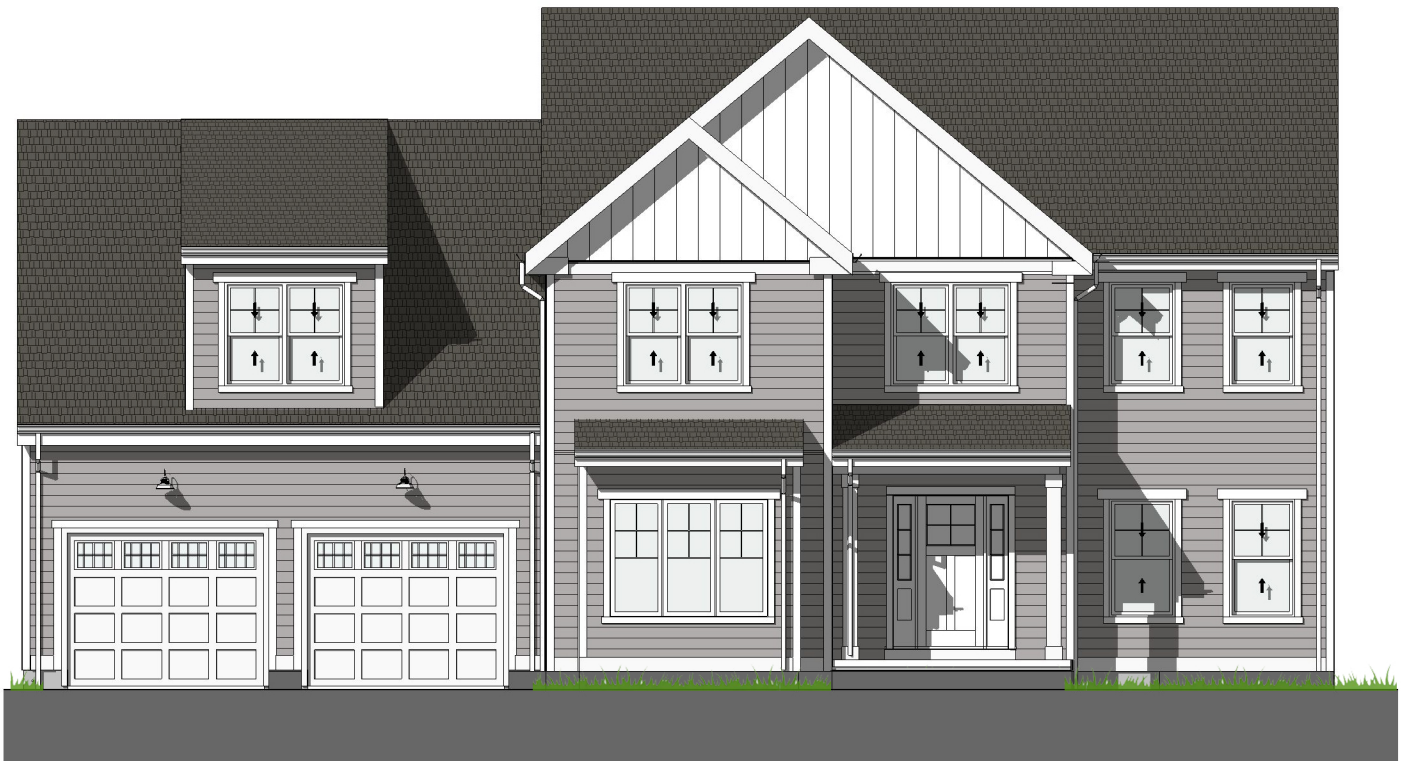

The Ashley

AN EASTLAND COMMUNITY

Drawing not to scale. All room dimensions are approximate, shown to maximum dimensions of each room and are subject to field variation. Dimensions should not be used to calculate room square footage. Some windows, exterior features and floor plan may vary with elevations. Please contact sales manager at (774) 484-1511 for details.

The Ashley

AREA
1,334 SF

AN EASTLAND COMMUNITY

Drawing not to scale. All room dimensions are approximate, shown to maximum dimensions of each room and are subject to field variation. Dimensions should not be used to calculate room square footage. Some windows, exterior features and floor plan may vary with elevations. Please contact sales manager at (774) 484-1511 for details.