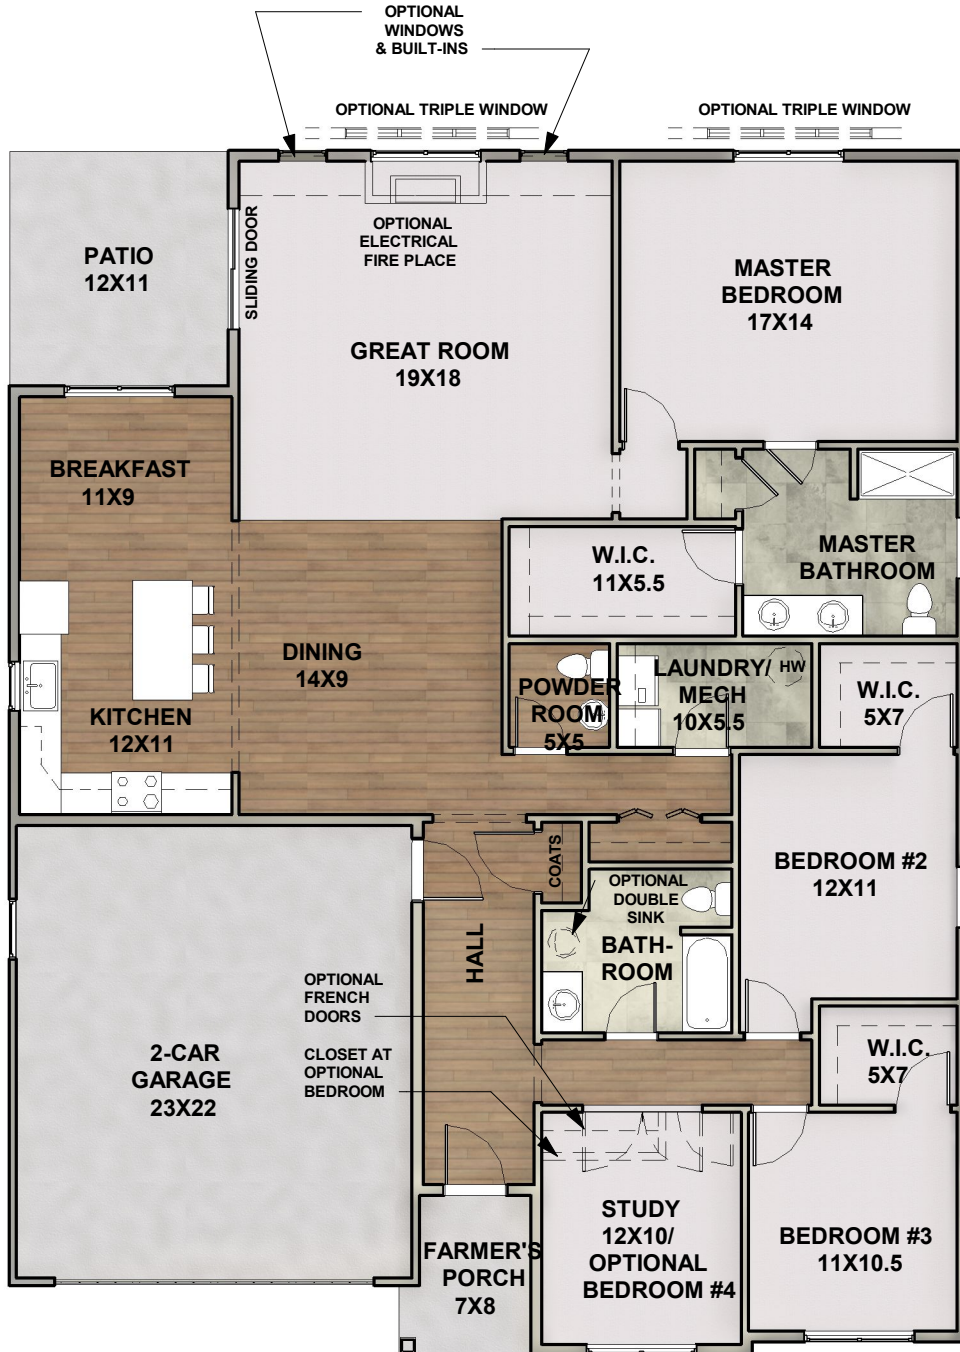

# The Meadow

SINGLE STORY - OPTION A

## AN EASTLAND COMMUNITY

Drawing not to scale. All room dimensions are approximate, shown to maximum dimensions of each room and are subject to field variation. Dimensions should not be used to calculate room square footage. Some windows, exterior features and floor plan may vary with elevations. Please contact sales manager at (774) 484-1511 for details.

# The Meadow

SINGLE STORY - OPTION A

AREA
2,183 SF